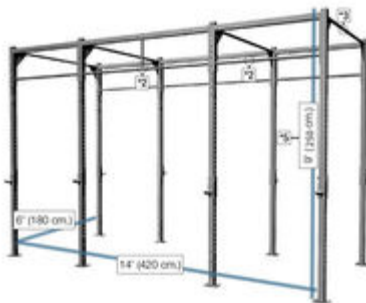

Our StrengthGear Modular rigs and components are perfect for all different types of establishments, this modular functional training rig is easy to install and typically 'off the shelf' so is readily available and can be delivered quicker than something bespoke or fabricated.

Price: £2,110.00

<http://www.gymratz.co.uk/4-station-squat-rig>