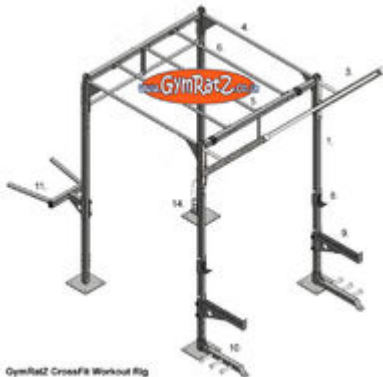

Price: £2,345.00

<http://www.gymratz.co.uk/gymratz-strongman-multi-functional-station>

Image Unavailable

A bit of a beast for you here: the GymRatZ Crossfit Training Rig. Comprises: 2 half racks (with 2 bar holders each and adjustable hooks & safeties); ladder-style chin bars as crossbeams; monkey bars joining the two half racks. Measurements are: 5500mm Wide, 1350mm Deep, 2750mm High.

Price: £6,015.00

<http://www.gymratz.co.uk/gymratz-crossfit-training-rig>

Here's a recent design for the military: an all-encompassing CrossFit-style rig suitable for use outdoors. In short, it's a 4m by 2m base rig with Monkey Bars the length of it. Then, three Power Racks are added-in - two opposite one another and the third opposing a 12 ft tall Climbing Wall with a Pu

Price from £590.00

<http://www.gymratz.co.uk/build-your-own-cross-fit-rig>

Very few gyms have enough space to cater for all the equipment they want, let alone those with a PT Studio. What was it you were after again - a monkey bar run, half-rack, TRX attachment points, Battling Rope anchor point, multiple chin bars, a rig wing, a grappler, punchbag, and then somewhere

RRP from: £5,995.00

Our Price £5,240.00

You Save: £755.00 - 13 % Discount

<http://www.gymratz.co.uk/pt-studio-multi-functional-corner-rig>

When we introduced the 'Build Your Own' CrossFit Training Rig, we (Gym Ratz) were presented with a diagram of available accessories - I uploaded said diagram (above) as it gave a comprehensive example of what can be achieved, plus, I quite liked the set-up. Well, other people did too