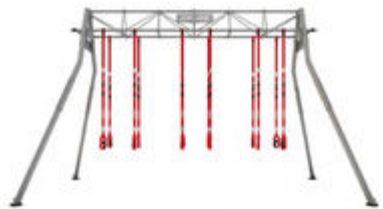

Price: £7,995.00

<http://www.gymratz.co.uk/impulse-rig-package>

Usually available from stock - Jordan Suspension Training Station is 1.5m at the top which gives enough space for 1 or 2 users performing TRX type exercises. Obviously other versions of suspension trainers can also be used with

Price: £679.33

<http://www.gymratz.co.uk/jl-suspension-training-station-trx2>

Usually available from stock - Jordan Suspension Training Station is 2m at the top which gives enough space for up-to 4 users performing TRX type exercises. Obviously other versions of suspension trainers can also be used with this frame.

Price: £702.75

<http://www.gymratz.co.uk/jl-suspension-training-station-trx4>

Usually available from stock - Jordan Suspension Training Station is 3m at the top which gives enough space for up to 6 users performing TRX type exercises. Obviously other versions of suspension trainers can also be used with

Price: £783.44

<http://www.gymratz.co.uk/jl-suspension-training-station-trx6>

New for 2020 the GymRatz Core 4 lifting station Rig. Supplied with Wall Ball Target, Dip station and Core Trainer attachment. Powder coated in Colour of your choice