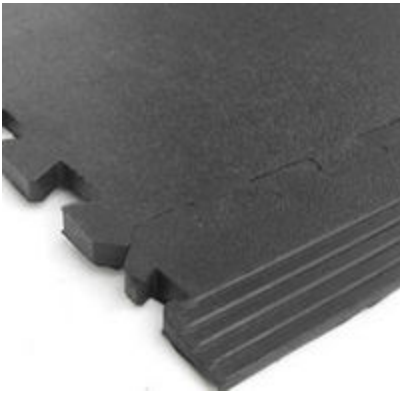

Price: £16.95

<http://www.gymratz.co.uk/premium-gym-mat-ramp-edge-joint-section>

Ramp Edge for use with our Interlocking Premium Gym Mats. Please see sizes for all available ramp edges below. If you require help or advice regarding your gym flooring layout, please contact us.

Price: £16.95

<http://www.gymratz.co.uk/premium-gym-mat-ramp-edge-corner-section>

Chamfered/Ramp Edge Corner for use with Interlocking Gym Flooring - Premium Gym Tiles.

If you require help or advice regarding your gym layout, please contact us. on 0845 86 86 888

Price: £6.65

<http://www.gymratz.co.uk/premium-gym-tile-corner-ramp>

Chamfered/Ramp Edge for use with Interlocking Gym Flooring - Premium Gym Tiles.
If you require help or advice regarding your gym layout, please contact us. on 0845 86 86 888